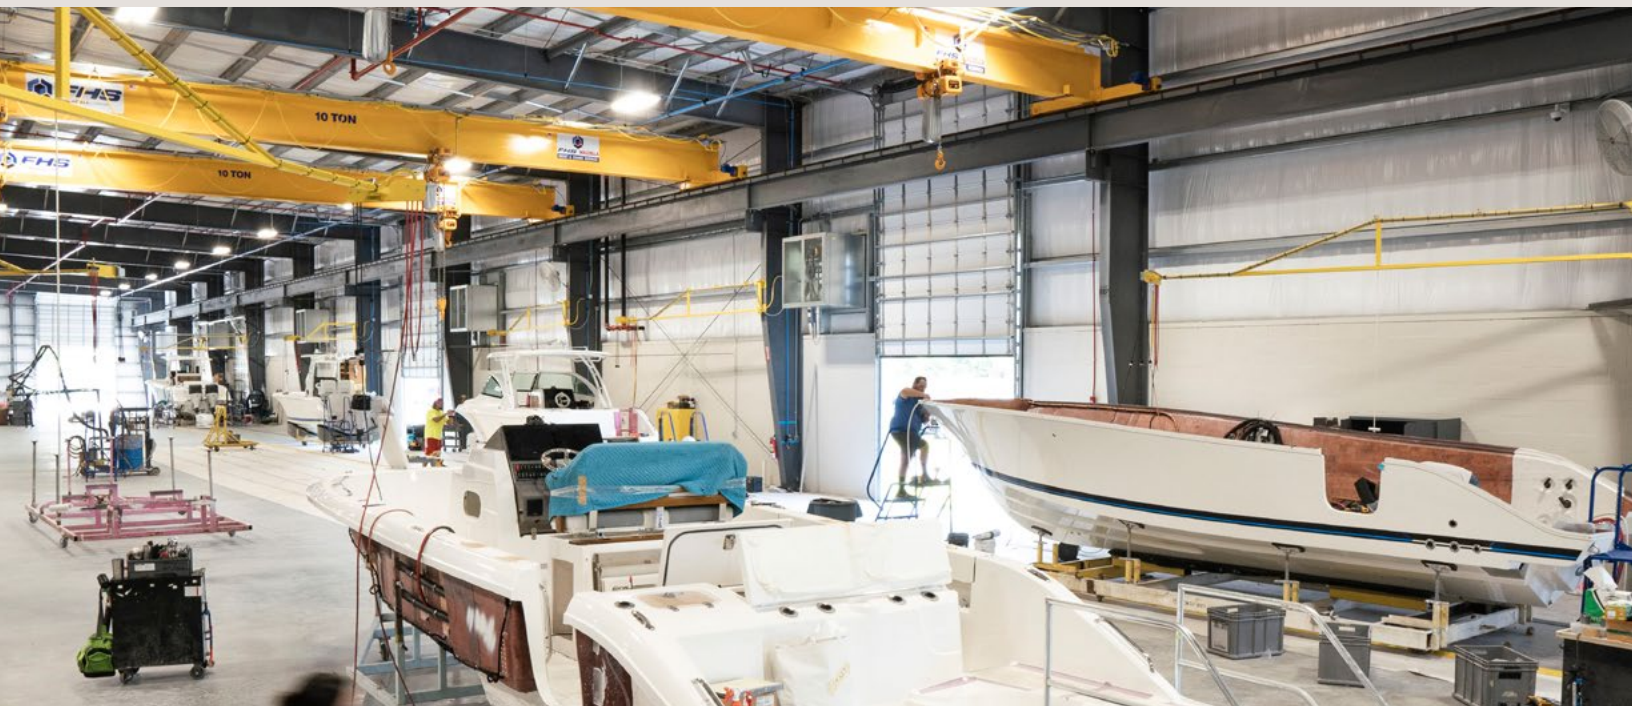

CONTACT: MEGAN MORRIS, MARKETING MANAGER
VOICE: 772.462.5515 EMAIL: MMORRIS@PURSUITBOATS.COM